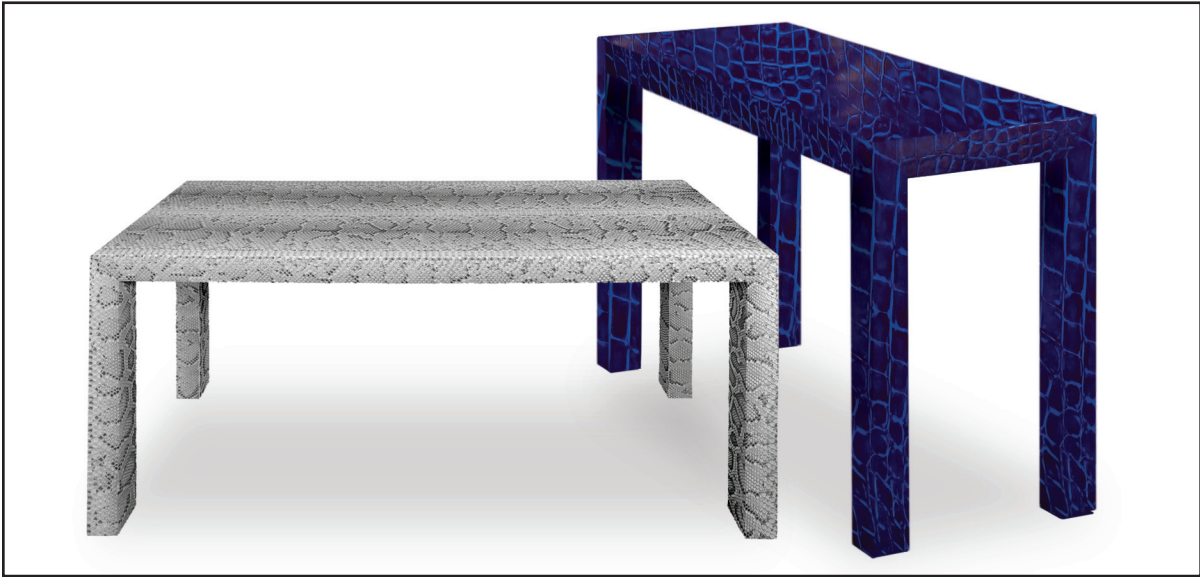

PARSONS table

PARSONS TABLE SERIES SPECIFICATIONS

DESCRIPTION

A timeless modern classic table becomes new and unique covered with the large range of Edelman's special leathers. Exact proportions have been considered for each table size. If chosen, desk drawer bottoms will be lined in suede and edges stained as WF01 pitch brown. All custom made to order.

CONSTRUCTION

The table frames are fabricated of solid kiln dried hard wood, double doweled and reinforced with corner blocks to create a rigid and durable structure. All tables have adjustable glides and are shipped fully assembled.

\$7,025 \$7,800 \$8,000 \$20,867

130

42" x 84" x 29.5"

Legs and Apron:
3"

Dining Table EFT09-36X72	List Prices				Sq.Ft.	Dimensions l x w x h
	A	B	C	D		

\$6,258 \$6,967 \$7,142 \$18,850

110

36" x 72" x 29.5"

\$5,875 \$6,475 \$6,633 \$16,575

90

24" x 60" x 30"

Includes two drawers

+10
per liner

Legs and Apron:
2.75"

Each drawer
1.42"h x 16"w x 18"d

OPTIONS